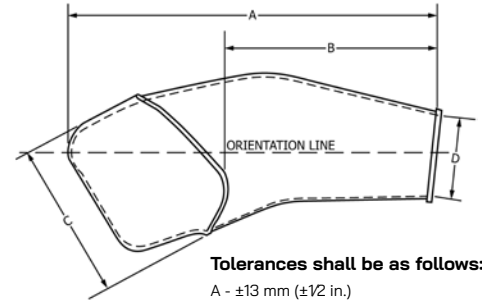

### TECHNICAL DATA

Material	Natural Rubber
Color**	Yellow / Red
Sizes	Small – Regular – Large – X-large
Packaging	1 pair per Aluminum bag, cardboard box
Box Dimensions	32" x 14" x 2.5" / 81cm x 35.5cm x 6.3cm

### STANDARD

- Compliant with **ASTM D1051** Standard

**\*Straight Sleeves available upon request**

**\*\* More colors available - contact your Regional Sales Manager for additional information.**

## DIMENSIONS

Dimensions: in (mm)				
	Small	Regular	Large	X-Large
<b>A</b>	24.25 in (616 mm)	26.5 in (673 mm)	27.75 in (705 mm)	29.5 in (749 mm)
<b>B</b>	15.13 in (384 mm)	15.5 in (394 mm)	16 in (406 mm)	17.5 in (445 mm)
<b>C</b>	12.5 in (317 mm)	12.25 in (311 mm)	12.87 in (327 mm)	12.87 in (327 mm)
<b>D</b>	5.75 in (146 mm)	5.25 in (133 mm)	6.87 in (175 mm)	7 in (178 mm)

Tolerances shall be as follows:

- A -  $\pm 13$  mm ( $\pm 1/2$  in.)
- B - Minimum allowable length
- C -  $\pm 13$  mm ( $\pm 1/2$  in.)
- D -  $\pm 6$  mm ( $\pm 1/4$  in.)