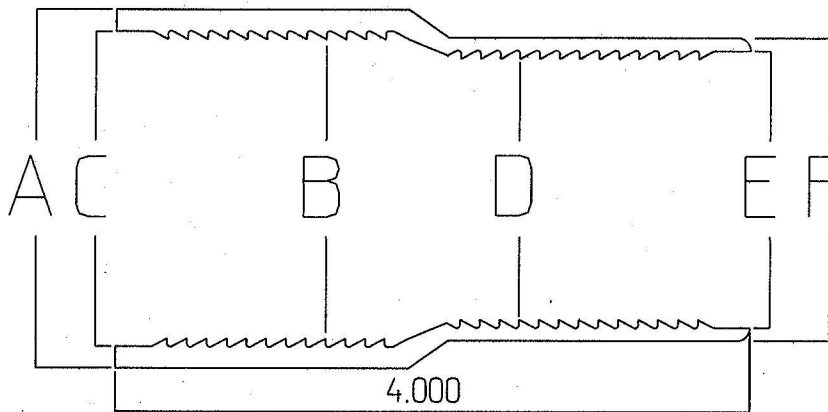

US COUPLER

WWW.USCOUPLER.COM

Aluminum
Reverse Threaded (ASR)
Reducer Coupler

Part #	A	B	C	D	E	F
ASR 1.900 - 1.660	2.250	1.875	1.975	1.635	1.735	1.900
ASR 1.660 - 1.315	2.000	1.635	1.735	1.290	1.390	1.650
ASR 2.375 - 1.660	2.625	2.350	2.450	1.635	1.735	1.950
ASR 2.375 - 1.900	2.625	2.350	2.450	1.875	1.975	2.100
ASR 2.375 - 1.315	2.625	2.350	2.450	1.290	1.390	1.650

1-2024	US COUPLER	
Tolerance : UNIT Material :		
Standard INCH 6061 ALUM		
	4825 CONVAIR DRIVE #23 CARSON CITY, NV 89706 USCOUPLER.COM	