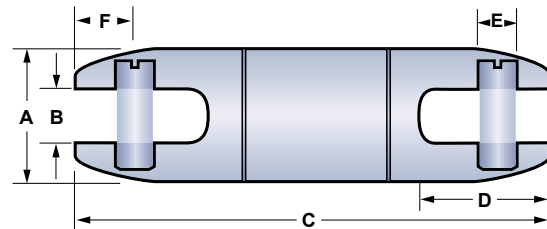

DIRECTIONAL DRILLING SWIVELS

7/8" (22 mm) Break-Away Swivels for Directional Drilling

Avoid overstressing cable or conduit being pulled in during directional drilling operations. The Condux 7/8" (22 mm) Break-Away Swivel for directional drilling is designed exclusively to provide both the swivel and the break link for product pull-back. Eliminate the use of two or more components and shorten the gap between the reamer and pulling eye. No need to use "weak link" pipe sections or wire when using the 7/8" (22 mm) Condux Break-Away Swivel.

This swivel is available to accommodate various pulling needs. Break loads range from 150 lbs. (667 N) to 1,800 lbs. (8,006 N) and are designed to separate at $\pm 5\%$ of their rated break load. Order Replacement Pins as needed.

7/8" Break-Away Swivel Dimensions											
A		B		C		D		E		F	
(IN)	(MM)	(IN)	(MM)	(IN)	(MM)	(IN)	(MM)	(IN)	(MM)	(IN)	(MM)
7/8	22	.38	10	4.83	123	1.03	26	.31	8	.53	13

Part Number	Break Load		Replacement Pin	
	(LBS.)	(N)	Part Number	Color
7/8" Swivel (22 mm)				
08021015	150	667	08018106	White
08021020	200	890	08018306	Green
08021025	250	1,112	08018006	Blue
08021030	300	1,334	08017606	Brown
08021035	350	1,557	08018405	Black/Green
08021040	400	1,779	08075305	Blue/Black
08021045	450	2,002	08015805	Blue/Yellow
08021050	500	2,224	08076505	Orange/Red
08021055	550	2,446	08018505	Blue/Green
08021060	600	2,669	08015005	Orange/Black
08021065	650	2,891	08018605	Slate/Green
08021070	700	3,114	08076005	Orange/White