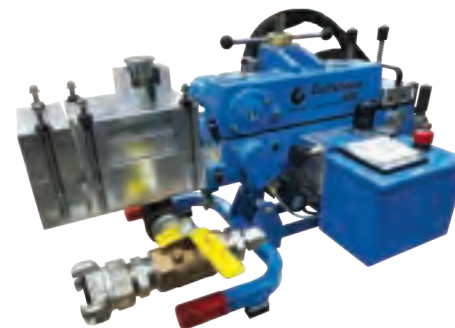

Cable Packs (minimum of one required)

Part Number	Description
08782638	0.49"-0.60" (12.4-15.3 mm)
08782637	0.61"-0.73" (15.4-18.5 mm)
08782636	0.74"-0.85" (18.6-21.6 mm)
08782635	0.86"-0.97" (21.7-24.6 mm)
08782634	0.98"-1.13" (24.7-28.7 mm)
08782633	1.14"-1.25" (28.8-31.8 mm)
08782632	1.26"-1.34" (31.9-34.0 mm)
08782631	1.35"-1.54" (34.1-39.1 mm)