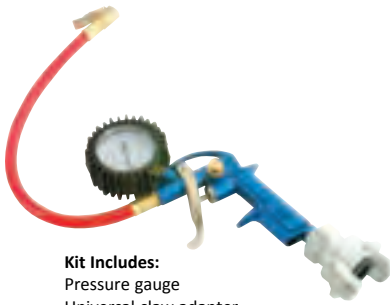

# GULFSTREAM™ 400 MICRODUCT ACCESSORIES

**Kit Includes:**  
Pressure gauge  
Universal claw adapter

## Micro Duct Pressure Gauge Kit

Use the Micro Duct Pressure Gauge Kit in conjunction with Air Valve Plugs for pressurizing Micro Duct to prevent kinking and crushing during installation. (Required and sold separately from Micro Duct Installation Kits)

Part Number	Description
08780705	Micro Duct Pressure Gauge
08780705INTL	Micro Duct Pressure Gauge, international