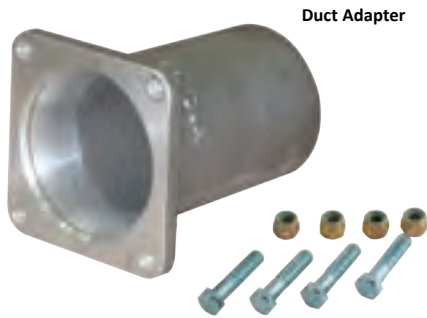

# FLEXIBLE CABLE GUIDES

**!** **ORDER CAREFULLY!**  
This item is made-to-order  
and is not returnable.

## Flexible Cable Guides with Aluminum Adapters

Cable feeds through the Bell Adapter and exits through the Duct Adapter which fits into the duct. Bell Adapter and Duct Adapter included for specific duct and guide size ordered.

Part Number	Diameter		Length	
	(IN.)	(MM)	(FT.)	(M)
08931009	2	51	9	2.7
08931012	2	51	12	3.6
08934009	4	102	9	2.7
08934012	4	102	12	3.6
08935009	5	127	9	2.7
08935012	5	127	12	3.6
08936009	6	152	9	2.7
08936012	6	152	12	3.6
08988009	8	203	9	2.7
08988012	8	203	12	3.6

## Duct Adapters (includes mounting bolts)

Duct Adapter

Part Number	Diameter		Duct Size		OD		ID	
	(IN.)	(MM)	(IN.)	(MM)	(IN.)	MM	(IN.)	MM
08931010	2	51	1.00	25	0.90	23	0.72	18
08931013	2	51	1.25	32	1.22	31	1.00	25
08931015	2	51	1.50	38	1.44	37	1.19	30
08934020	4	102	2.00	51	1.91	49	1.65	42
08934030	4	102	3.00	76	2.94	75	2.69	68
08934035	4	102	3.50	89	3.44	80	3.13	87
08935020	5	127	2.00	51	1.98	50	1.75	44
08935030	5	127	3.00	76	2.98	76	2.76	70
08935035	5	127	3.50	89	3.45	88	3.25	83
08935040	5	127	4.00	102	3.93	100	3.30	95
08936040	6	152	4.00	102	3.93	100	3.50	89
08936050	6	152	5.00	127	4.94	125	4.63	118