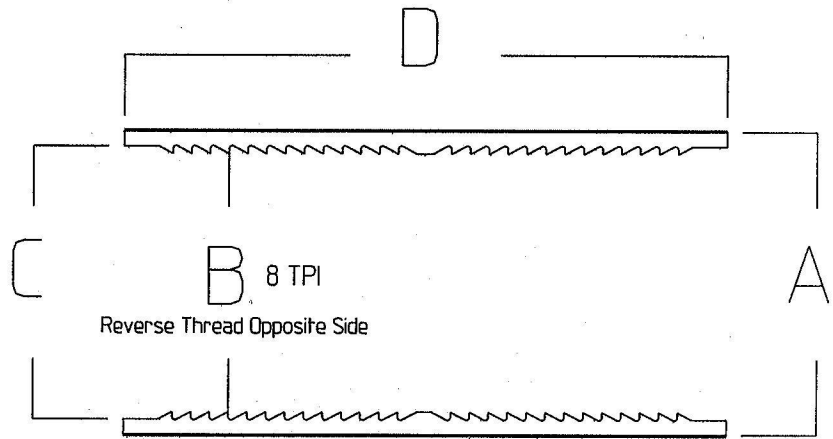

US COUPLER

WWW.USCOUPLER.COM

RIBBED OD
ALUMINUM REVERSE
THREADED COUPLING

FORMERLY THE
CABLETEC
(AS) COUPLING

Part #	Dim A	Dim B	Dim C	Dim D
AR 1.050 - R	1.250	1.025	1.125	4.000
AR 1.315 - R	1.500	1.290	1.390	4.000
AR 1.660 -R	1.900	1.635	1.735	4.000
AR 1.900 - R	2.100	1.875	1.975	4.000
AR 2.375 - R	2.610	2.350	2.450	4.000

1-2024	US COUPLER	
Tolerance :	UNIT	Material :
Standard	INCH	6061 ALUM
	4825 CONVAIR DRIVE #23 CARSON CITY, NV 89706 USCOUPLER.COM	