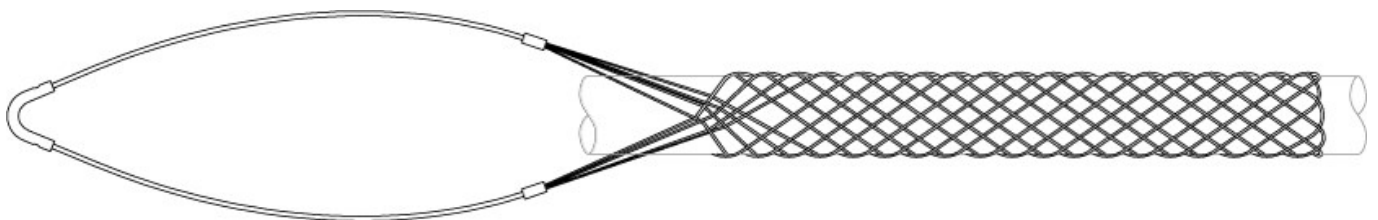

HEAVY DUTY SUPPORT SOCKS – SINGLE EYE

KEY FEATURES

- ✓ Made from stainless steel wire
- ✓ Designed for heavier cables
- ✓ Can support multiple cables in a bundle

Heavy Duty support socks made from stainless steel are perfect for supporting heavier cable, conduit or any other cylindrical object. Often used by Utilities and Contractors to support cables transitioning from overhead to underground. One may support multiple cables in one sock. The overall diameter of the cable bundle should fit within the listed range.

Slingco Part No.	Range (mm)	Range (in)	Approx. Break Load (kg)	Approx. Break Load (lb)
ZCS7065	13 - 16	0.50 - 0.63	621	1,370
ZCS7066	16 - 19	0.63 - 0.75	944	2,060
ZCS7067	19 - 25	0.75 - 1.00	944	2,060
ZCS7068	25 - 32	1.00 - 1.25	1,216	2,678
ZCS7069	32 - 38	1.25 - 1.50	2,037	4,490
ZCS7070	38 - 44	1.50 - 1.75	2,037	4,490
ZCS7071	44 - 51	1.75 - 2.00	2,269	5,000
ZCS7072	51 - 63	2.00 - 2.50	4,056	8,940
ZCS7073	63 - 76	2.50 - 3.00	4,056	8,940
ZCS7074	76 - 87	3.00 - 3.50	6,089	13,420
ZCS7075	87 - 102	3.50 - 4.00	6,089	13,420

Range dimension overlaps If the cable, rope or hose you have lies where ranges overlap, e.g. 1" when sizing is 0.5-1.00 and 1.00-1.5 we recommend that you select your cable grip to achieve break load first. If tensile strengths are equal or both adequate, choose the smaller of the two. Please contact us if you have any questions.