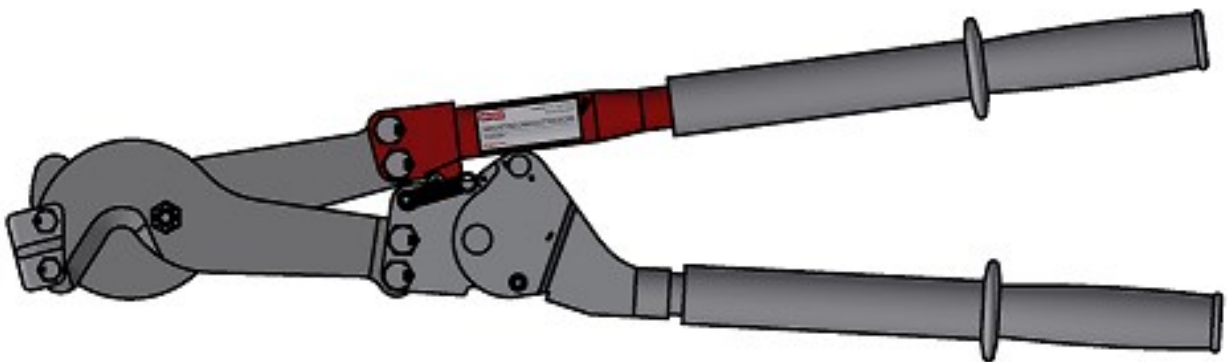

RATCHET CUTTER

KEY FEATURES

- ✓ For cutting of hard cable
- ✓ ACSR & CU-AL Cutter models
- ✓ Smooth ratchet operation
- ✓ Cuts ACSR and other hard cable cleanly

The Slingco Ratchet Cutter is designed to cut hard cables cleanly and smoothly. The ratchet design provides leverage, increasing cutting force with each open and close of the handles. Makes cutting cable easier compared to manual cutters.

The handles surfaces are designed to allow a firm, secure grip. The ratcheting action makes these cutters easy to operate even in limited spaces with just moderate pressure.

ACSR and CU-AL Wire Cutter models

Do not use on energized lines.

Slingco Part No.	Description	For Cutting	Length in (mm)	Weight lb (kg)
TCU09280	Hard Cable (ACSR) Ratchet Cutter	ACSR	30" (762 mm)	12 lb (5.44 kg)
TCU09281	CU - AL Ratchet Cutter	CU & AL	30" (762 mm)	12 lb (5.44 kg)